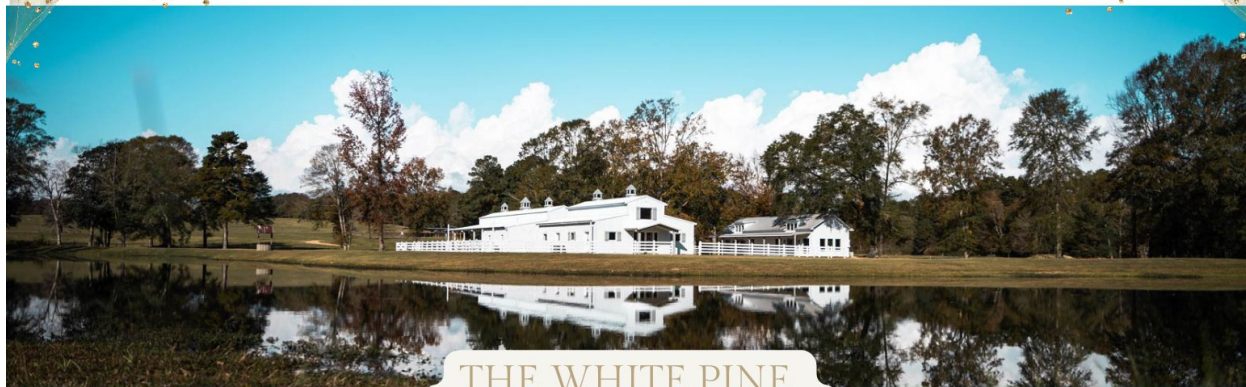

THE
HIDEAWAY
AT REED'S ESTATE

THE WHITE PINE
TRUSTED VENDORS

DJ & SOUND	DJ AARON, PHONE: (601)248-3501 SUPER SOUNDS DJ: STANLEY MARTIN, PHONE: (601)927-0205
FLORIST	BERTHA'S FLOWER SHOP, PHONE: (601)833-2561 ELAINA ANDERS DESIGNS, PHONE: (601)265-2272
CATERING	DONNA'S CATERING, PHONE: (601)754-1414 MITCHELL'S SPECIAL EVENTS & CATERING, PHONE:(601)573-2063 VINE'S CATERING, PHONE: (601)600-2917
PHOTOGRAPHER	PHOTOS BY CIARA, PHONE: (601)669-4203 KELLY+CO PHOTOGRAPHY, PHONE: (601)551-2032 TABBY WYANT PHOTOGRAPHY, PHONE: (601)754-8718
VIDEOGRAPHY	HONEY FILMS, PHONE (601)325-3927 B FILMS, PHONE (601)455-0549
HAIR & MAKEUP	VANESSA SMITH, PHONE: (601)669-9739 SARAH WILSON, PHONE: (601)695-0020
WEDDING DIRECTOR	ELAINA ANDERS DESIGNS, PHONE: (601)265-2272 SWEET SOUTHERN OCCASIONS, EMILY WOOTEN, PHONE: (601)624-1395
WEDDING CAKE	TASTE & SEE CAKES, TINA GINN, PHONE: (601)431-1741
INSURANCE	HUNTER POSEY INSURANCE, PHONE: (601)835-5070
PET BOARDING	MS FLYWAY RETRIEVERS, PHONE: (662)314-6306
TENTS	MISSISSIPPI TENT, MIKE HIGHFILL, PHONE: (601)927-7081

events@reedshideaway.com | www.reedshideaway.com | (601)320-5330 (texts welcome)