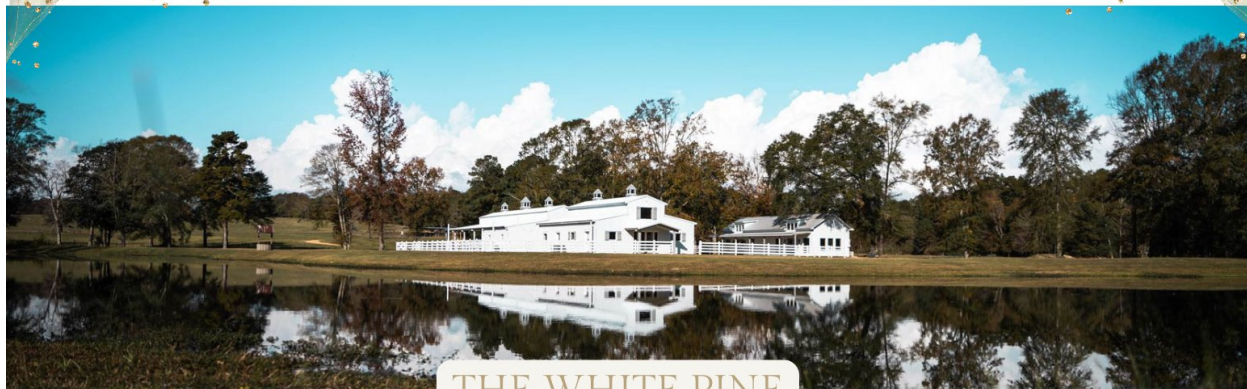

THE  
**HIDEAWAY**  
 AT REED'S ESTATE

THE WHITE PINE

**COVERED OPEN AIR CEREMONY**

The open-air ceremony space at The White Pine is a stunning, romantic setting, framed by towering trees, rolling meadows, and gently flowing streams—a breathtaking backdrop for your vows.

-Keri Hdgren, March 2025

3 CAMPSITES & 4 GOLF CARTS

Nestled within the 250-acres, Pleasant View Camp Sites offer six RV spots, each equipped with full hook ups (30 and 50 amp). Golf carts are the perfect way to go fishing and explore.

### FISHING

Cast a line and unwind at The Hideaway, where fully stocked ponds offer peaceful, easygoing fishing in a beautiful natural setting—perfect for a quiet morning or an afternoon of fun with family and friends.

### EXPLORE OUR GROUNDS

250 breathtaking acres at Reed's Hideaway, where winding creeks, peaceful streams, and stocked ponds invite you to reconnect with nature. Wander scenic trails, breathe in the fresh country air, and soak in the beauty of this serene landscape.