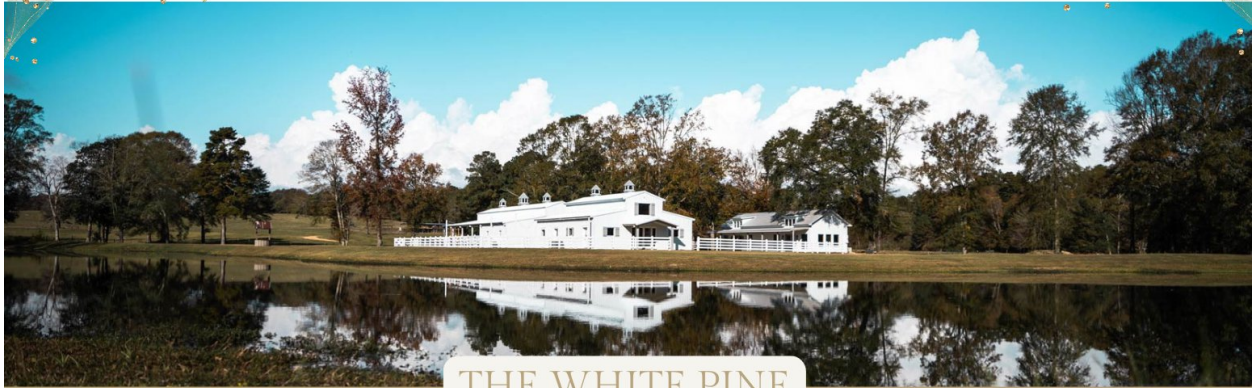

THE
HIDEAWAY
AT REED'S ESTATE

THE WHITE PINE