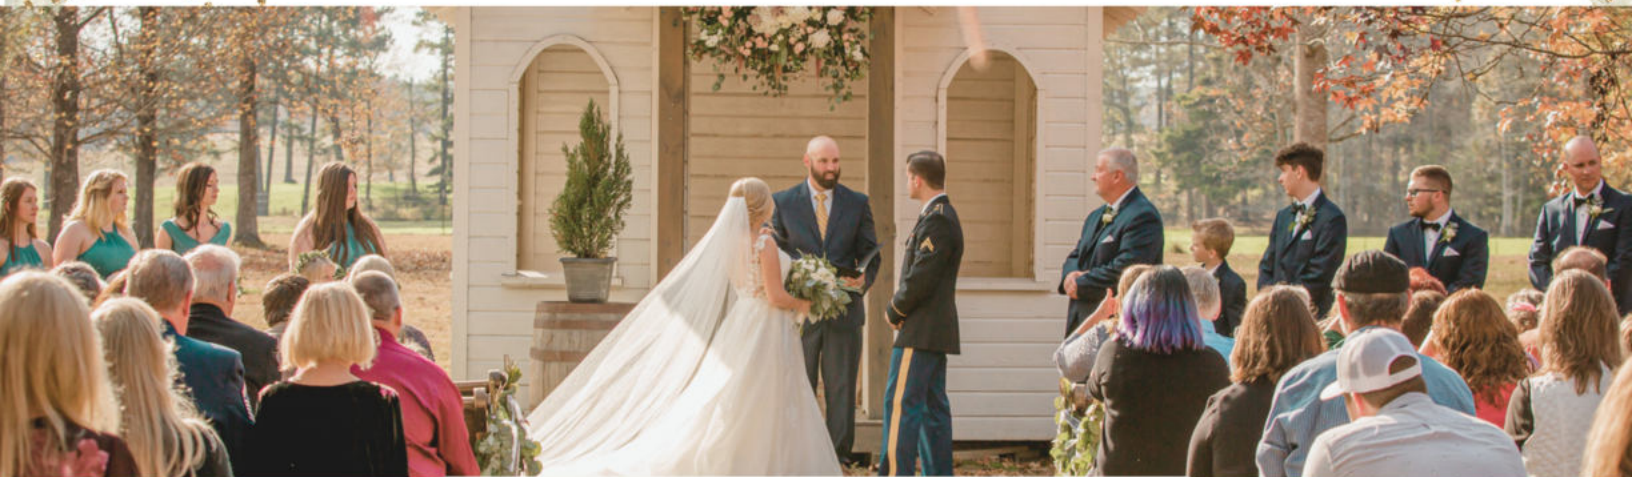

# THE HIDEAWAY

AT REED'S ESTATE

## CHAPEL WEDDING PACKAGE

### WHAT'S INCLUDED

BEAUTIFUL CHAPEL WEDDING

OPEN AIR CEREMONY

FIRE PIT CABIN

(REHEARSAL & GETTING READY)

FIRE PIT CABIN:

SLEEPS UP TO 7 PEOPLE

OUTDOOR ENTERTAINING OPTION